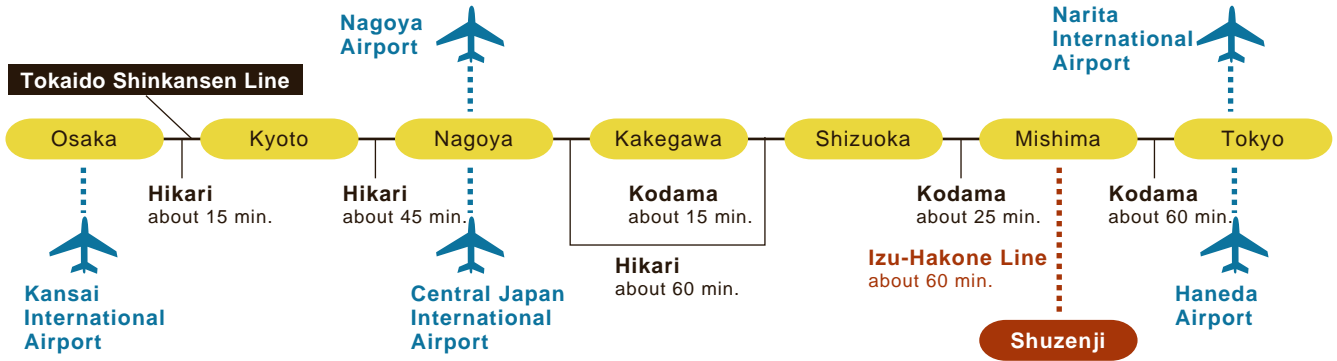

## a map to arcana

### Access to arcana Izu

**From Tokyo:** Tokyo Sta. to Mishima Sta.: approx. 60 min.  
**From Osaka:** Shin-Osaka Sta. to Mishima Sta.: approx. 180 min.

Then approx. 50 min. from Mishima Sta. by car.  
Or approx. 30 min. by Izu Hakone Railway from Mishima Sta. to Shuzenji Sta.  
Then 15 min. by car from Shuzenji Sta.

### Public transit access to Izu City

#### From east of Izu

From New Tokyo International Airport (Narita, Chiba Prefecture), take Narita Express to Tokyo Station. Transfer to Tokaido Shinkansen Line to Mishima Station and Shuzenji Station on Izu Hakone Railway.